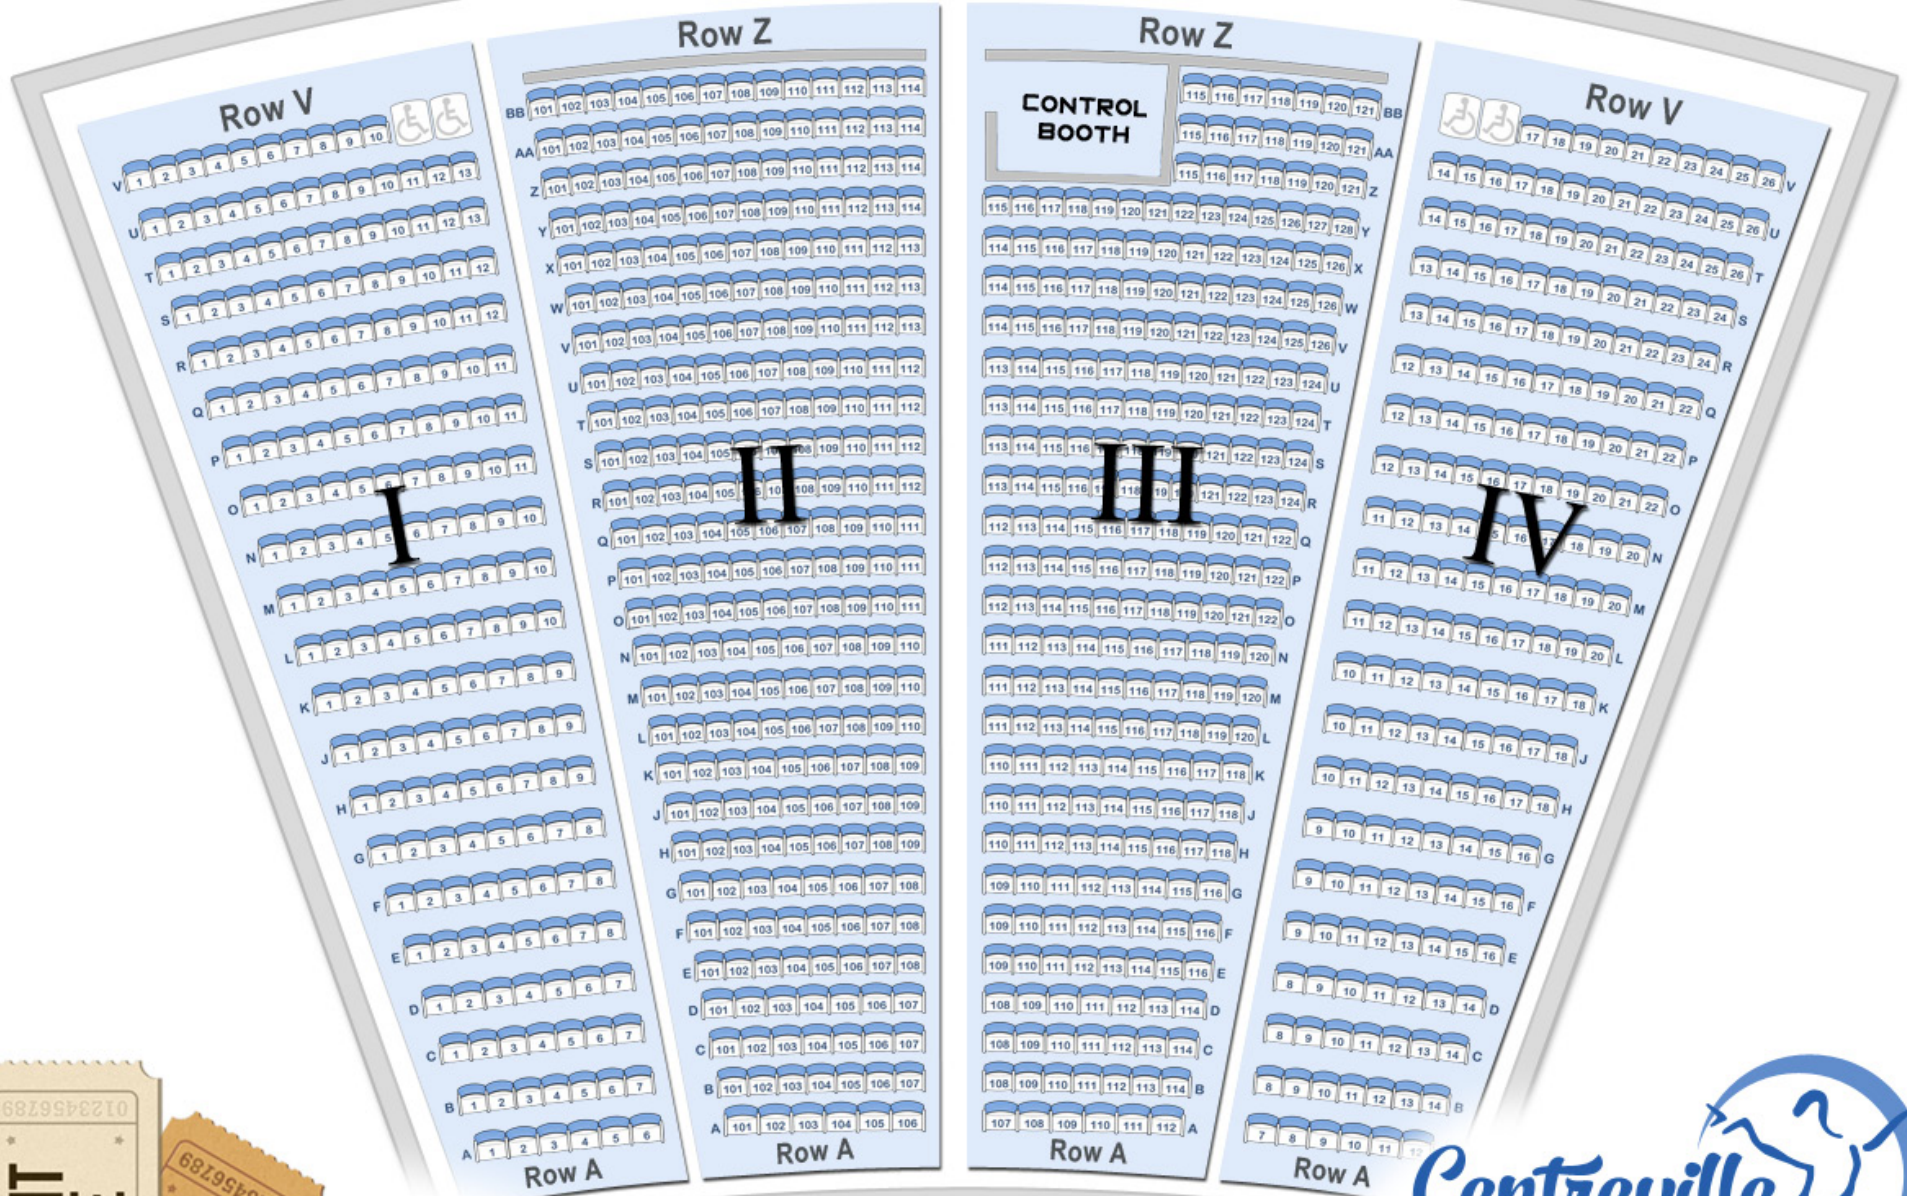

OSBOURN PARK H.S. AUDITORIUM

ENTRANCE

STAGE